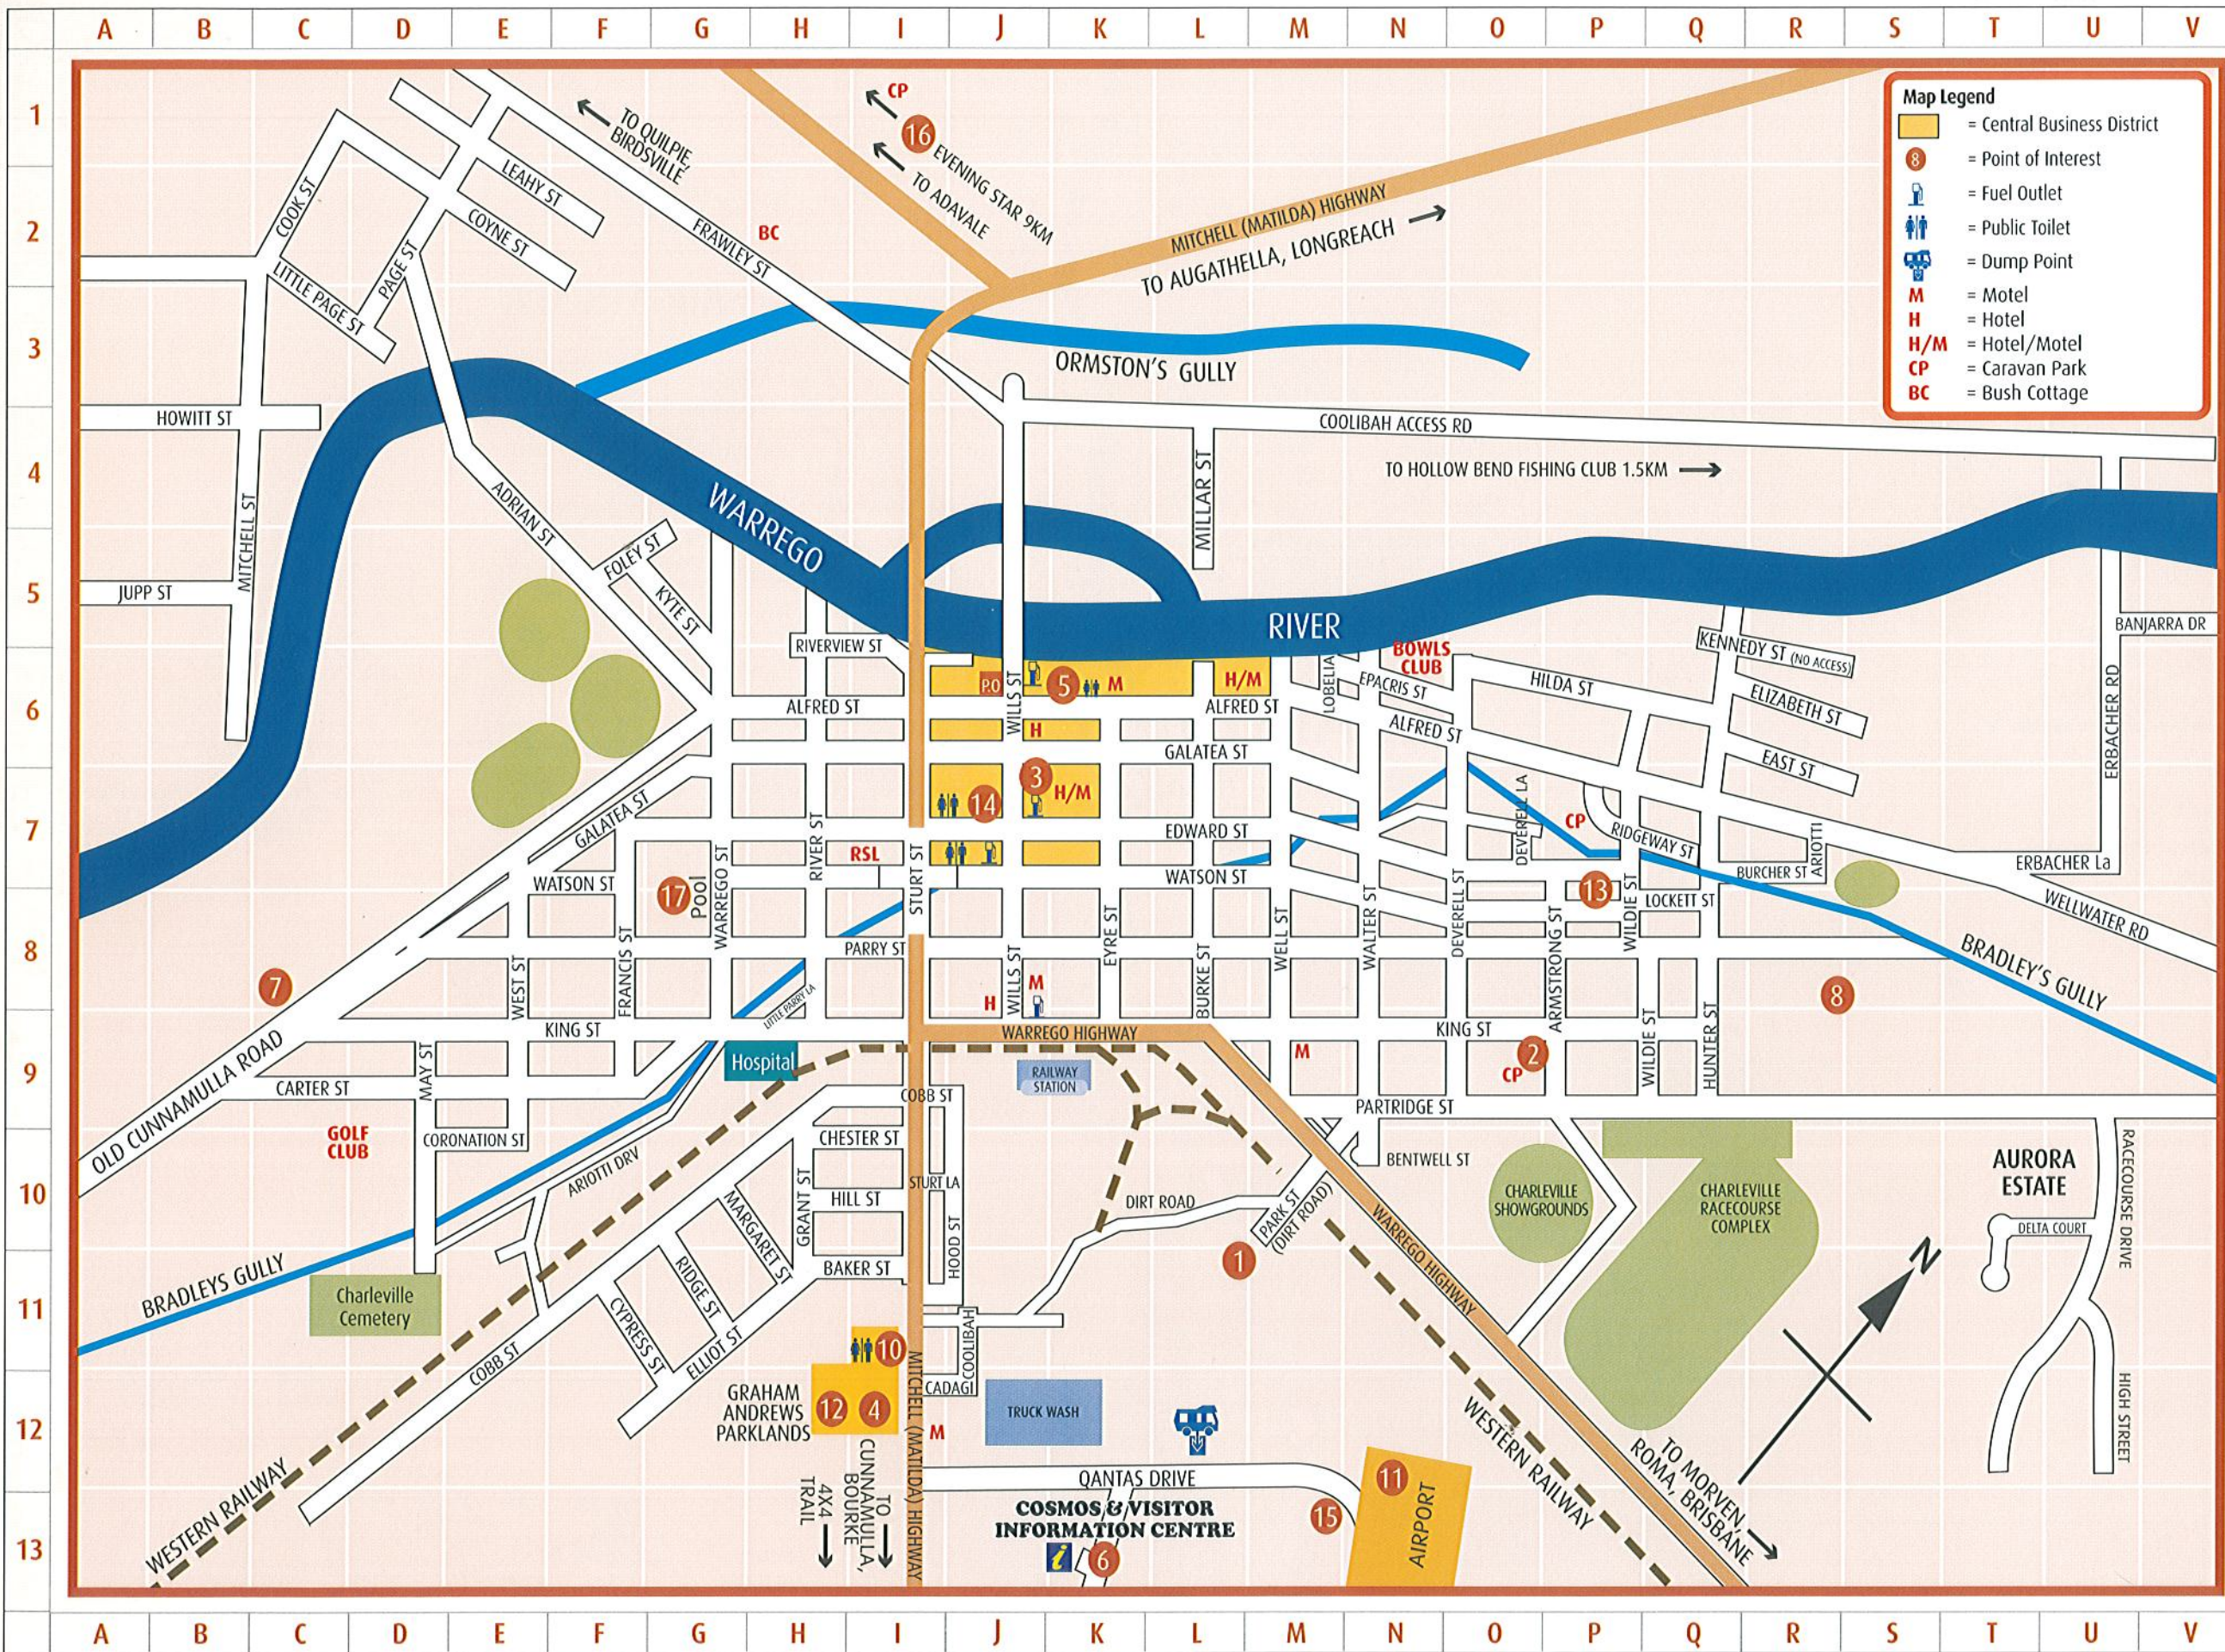

Charleville

THINGS TO SEE AND DO

4x4 Stock Route Maps	6	Qantas Drive
Aboriginal Artist in Residence	13	Edward St
Bilby Experience	1	Park St
Camp Oven Dinner/Lamb on the Spit (Bailey Bar Caravan Park)	2	King St
Charleville Airport WW1 Heritage Drive	6	Qantas Drive
Charleville Pioneer's Audio History Panels	5	Alfred St
Cosmos Centre & Observatory	6	Qantas Drive
Fishing Information	6	Qantas Drive
Graham Andrews Parklands	4	Sturt St
Heritage Trail Maps & Audio CD	5	Qantas Drive
Historic House Museum	6	Alfred St
Outback Native Timber Walk	12	Sturt St
Photographic Display (Town Hall)	14	Wills St
Royal Flying Doctor Visitor Centre	7	Old Cunnamulla Rd.
Scenic Flights	11	Airport
School of Distance Education	8	Parry St
Skate Park	17	Warrego St
Station & Sunset Tours (Evening Star)	16	Adavale Rd.
Stories & Scenes Tour (Corones)	3	Wills St
Vortex Rainmaking Gun	10	Sturt St
Weather Balloon Release	15	Airport
Yabby Races (Bailey Bar Caravan Park)	2	King St

ACCOMMODATION

Bailey Bar Caravan Park	09	King St
Cattle Camp Hotel/Motel	M6	Alfred St
Charleville Bush Cottage	I3	Frawley St
Charleville Motel	M9	King St
Cobb & Co Caravan Park	P7	Ridgeway St
Corones Hotel/Motel	J7	Wills St
Evening Star Tourist Park	H1	Adavale Rd.
Hotel Charleville	J6	Alfred St
Mulga Country Motor Inn	I12	Sturt St
Railway Hotel	J9	Wills St
Waltzing Matilda Motor Inn	K6	Alfred St
Warrego Motel & Luxury Units	J8	Wills St